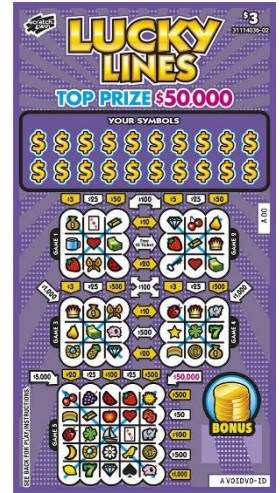

Scratch & Win – Coming Soon

$3 Lucky Lines XIV

What is it?

$3 Lucky Lines XIV

Important Dates:

Pre-Order: No pre-order

Launch: Tentative Nov 4, 2024

Key Highlights:

- Top Prize of $50,000
- Approximate Odds of Winning: 1 in 3.75

The quantity of tickets distributed may vary and could affect the published odds/prizes. Ticket(s) may not be to scale or exactly as shown. In the event of a discrepancy between the odds posted on this information sheet and the official information from BCLC, the latter shall prevail

Contact your Territory Manager or
Lottery Hotline: **1-800-667-1649**