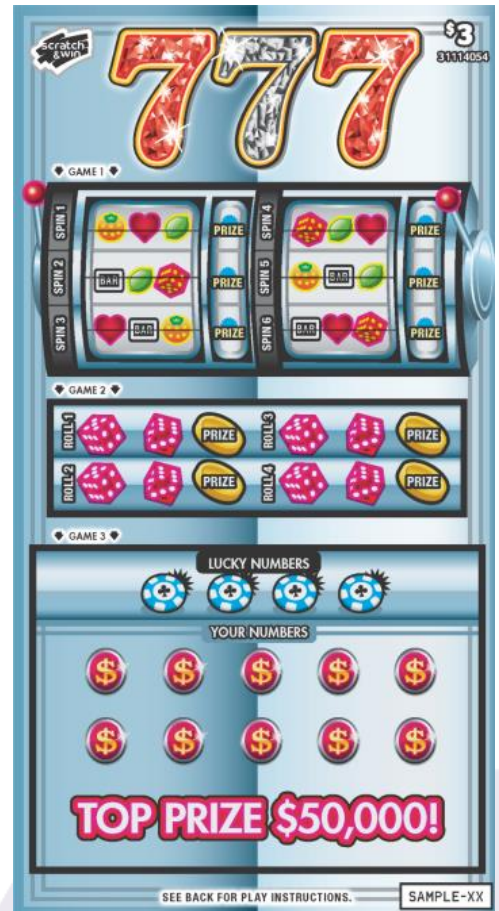

Scratch & Win – Coming Soon

\$3 777 II

What is it?

\$3 777 II

Ticket Type:

Activation Ticket

Important Dates:

Pre-Order: Nov 4 – 15, 2024

Launch: Jan 6, 2025

Key Highlights:

- Top prize of \$50,000

The quantity of tickets distributed may vary and could affect the published odds/prizes. Ticket(s) may not be to scale or exactly as shown. In the event of a discrepancy between the odds posted on this information sheet and the official information from BCLC, the latter shall prevail.

* Fulfill with any ticket of displayed price point.

Contact your Territory Manager or
Lottery Hotline: **1-800-667-1649**

Scratch & Win – Coming Soon

\$3 777 II

How to Play:

GAME 1: Scratch SPINS 1-6 in the GAME 1 play area. Uncover three (3) identical symbols in the same SPIN, win the corresponding PRIZE for that SPIN. Uncover a “  “ symbol, win seven (7) times the PRIZE for that SPIN.

GAME 2: Scratch ROLLS 1-4 in the GAME 2 play area. If the total of the two (2) dice amounts for any one ROLL equals 7 or 11, win the corresponding PRIZE for that ROLL.

GAME 3: Scratch the GAME 3 play area. Match any of YOUR NUMBERS to any of the LUCKY NUMBERS, win the corresponding prize for that NUMBER. Uncover a “  “ symbol, win seven (7) times the corresponding prize.