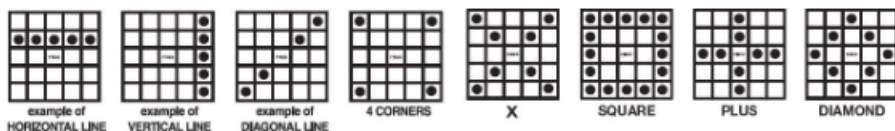

### How to Play:

1. Scratch the CALLER'S CARD including the BONUS NUMBERS; then scratch the FREE space on each of the CARDS 1 through 12.
2. On each of the CARDS 1 through 12, scratch the corresponding numbers uncovered in the CALLER'S CARD and BONUS NUMBERS.
3. Scratch the WILD NUMBER area to uncover a WILD NUMBER. Scratch all the numbers on CARDS 1 through 12 that end with a number that exactly matches the WILD NUMBER. For example, if the WILD NUMBER you uncover is a 6, scratch only the numbers 06, 16, 26, 36, 46, 56 and 66 each time they appear on CARDS 1 through 12.
4. Scratch the GAME 1 MULTIPLIER play area. If you win on CARDS 1 through 4 only, multiply your winning prize by the number revealed in the GAME 1 MULTIPLIER area.
5. Scratch the GAME 2 MULTIPLIER play area. If you win on CARDS 5 through 8 only, multiply your winning prize by the number revealed in the GAME 2 MULTIPLIER area.
6. Scratch the GAME 3 MULTIPLIER play area. If you win on CARDS 9 through 12 only, multiply your winning prize by the number revealed in the GAME 3 MULTIPLIER area.
7. If on any of CARDS 1 through 12 you match: all numbers in a complete horizontal, vertical or diagonal Line; or 4 corners; or an X; or a Square; or a Plus pattern on CARDS 5 through 8 only; or a Diamond pattern on CARDS 9 through 12 only; you win the corresponding prize in the prize legend on the side of that CARD.