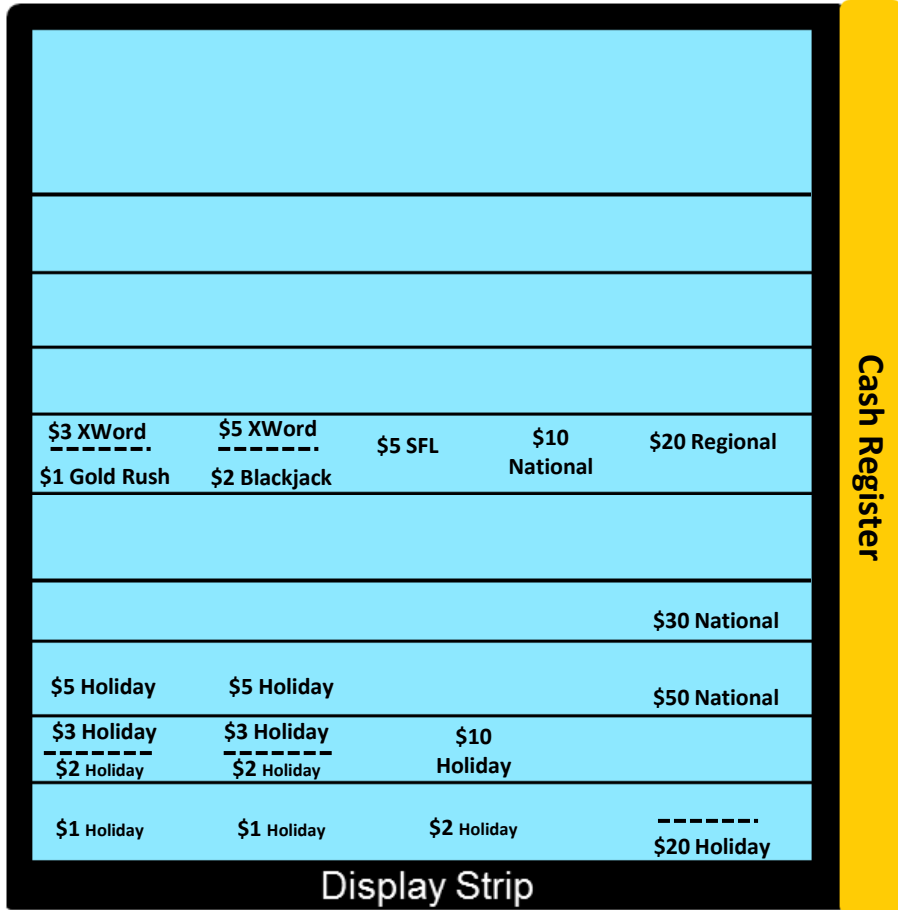

London Drugs – Scratch & Win Planogram

Built-In Display Case Planogram (Oct 15, 2024 – Jan 6, 2025)

Display Strip

Cash Register

CRITICAL

Tickets in display may vary depending on location.

Tips for Sales Success:

- / Organize your tray as shown – it's designed to give more space to high-value tickets.
- / Merchandize your high-value tickets closest to the cash register.
- / Do not put anything on top of the display case, especially covering high-value tickets.
- / Leave some pockets empty so that you can allow the ticket visuals to show when overlapped.
- / Always keep your case fully merchandised.

London Drugs – Scratch & Win Planogram

Built-In Display Case Planogram (Oct 15, 2024 – Jan 6, 2025)

CRITICAL

Tickets in display may vary depending on location.

Tips for Sales Success:

- / Organize your tray as shown – it’s designed to give more space to high-value tickets.
- / **Merchandise your high-value tickets closest to the cash register.**
- / Do not put anything on top of the display case, especially covering high-value tickets.
- / Leave some pockets empty so that you can allow the ticket visuals to show when overlapped.
- / Always keep your case fully merchandised.