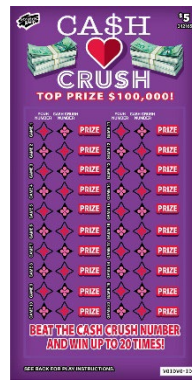

Tickets Due to Expire

August 30 – October 31, 2024

Last chance to return for credit

DO NOT POST

\$1

Ruby Riches
312148

Just a Buck II
312150

Winner Winner
Chicken Dinner
312151

\$2

2X the Cash
312155

\$3

Continents
312153

Wining Words II
312154

Block-O
312158

\$5

5X the Cash
312156

88 Fortunes
312161

Cash Crush
312165

Deluxe Crossword
(Wild West)
312126-03

\$10

Big Stack
102147

10X the Cash
312157

Bingo Grand XII
312163

\$20