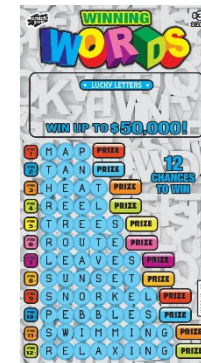

Tickets Due to Expire

August 30 – October 31, 2024

Last chance to return for credit

DO NOT POST

\$1

Ruby Riches
312148

Just a Buck II
312150

Winner Winner
Chicken Dinner
312151

\$2

2X the Cash
312155

\$3

Continents
312153

Wining Words II
312154

Block-O
312158

\$5

5X the Cash
312156

88 Fortunes
312161

Cash Crush
312165

Deluxe Crossword
(Wild West)
312126-03

\$10

Big Stack
102147

10X the Cash
312157

Bingo Grand XII
312163

\$20