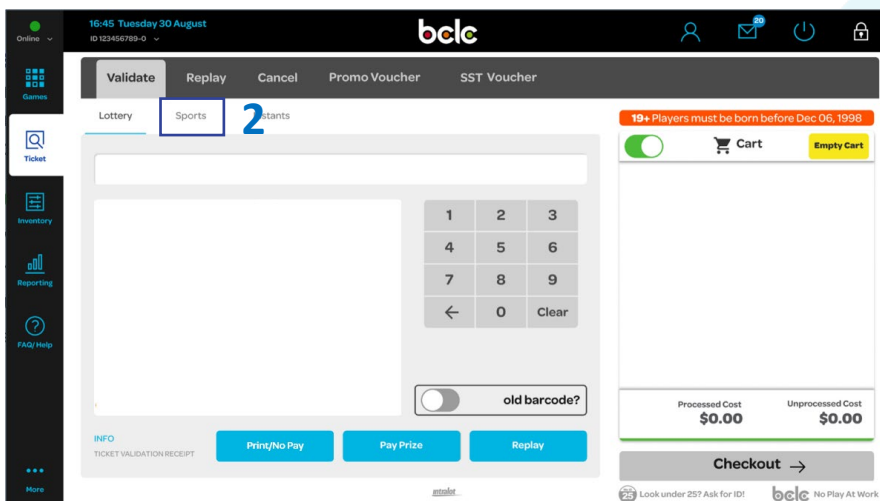

Result: Already Validated

If you scan the Ticket and it has already been validated, follow these steps

Lottery Terminal Pop Up

Preview Window

Player Screen

Print/No Pay

3. To print the Information Slip, tap **Print/No Pay**
4. Return everything back to Player. Ticket is already validated

Text or Call Lottery Retail Support:
1-800-667-1649

PROLINE Sports

Ticket Validation

Validation Screen rules

Please Note: PROLINE and TOTO Tickets cannot be validated while in the S&W or Online Games Validation Screen. You will receive an **Invalid betting coupon** pop-up.

Lottery Terminal Pop Up

To validate PROLINE or TOTO Ticket

1. Tap **Close** on the **Invalid betting coupon** pop-up
2. Tap the **Sports tab**
3. Scan the Ticket via the Lottery Terminal or the Lotto Scanner
4. Complete the validation process