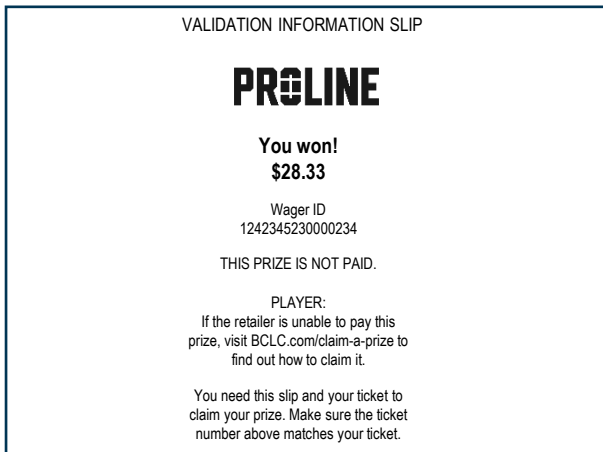

PROLINE Sports

Ticket Validation

 5 MIN READ, 3 PAGES

Content Summary

- Validation Process
 - Winning Ticket
 - Not a Winner
 - Event(s) in Progress
 - Already Validated
- Validation Screen rules
- Checking PROLINE or TOTO on Mobile Device

Start the Validation Process

1. Scan the Ticket via the Lottery Terminal or the Lotto Scanner
2. Check the results in the Lottery Terminal's Preview Window
 - Winning Ticket
 - Not a Winner
 - Event(s) in Progress
 - Already Validated

Result: Winning Ticket

If you scan a Winning Ticket, follow these steps

Preview Window

Player Screen

Validate – Tap Pay Prize

3. To pay prize for a winning PROLINE Sports Ticket, tap **Pay Prize**
4. Check the printed slip is a **Validation Slip** and not a Validation Information Slip
5. Return everything back to Player. Pay prize. Ticket is validated