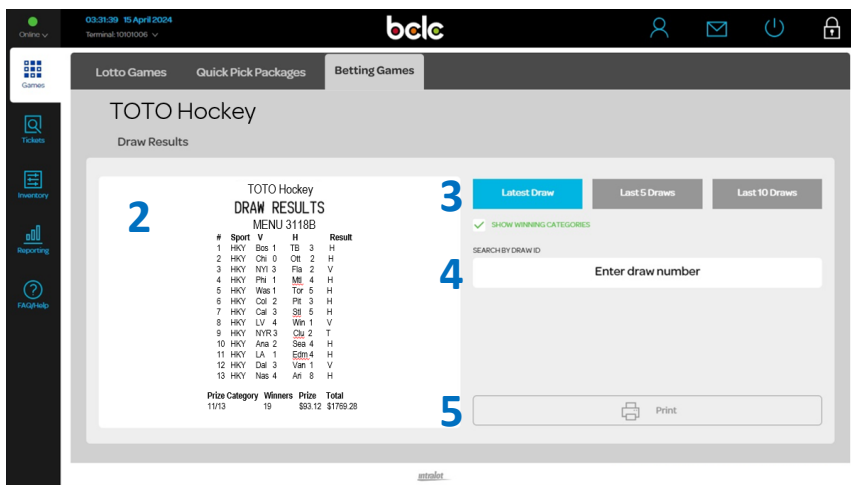

PROLINE Sports

Printing TOTO Results

TOTO Results

1. To access the results from a TOTO Draw, when in the Betting Games Screen tap the ⓘ symbol on the related TOTO Game Tile:

- TOTO Baseball
- TOTO Basketball
- TOTO Football
- TOTO Hockey
- TOTO Soccer

2. **Draw Results** from the **Last Draw** will be displayed in the **Preview Window**

3. Select one of the following:

- **Latest Draw**
- **Last 5 Draws**
- **Last 10 Draws**

4. Or search by **Draw Number**

5. Press **Print** to print the **Draw Results**

Best Practice

Players can view TOTO Results on the BCLC Proline App or proline.bclc.com

Text or Call Lottery Retail Support:
1-800-667-1649