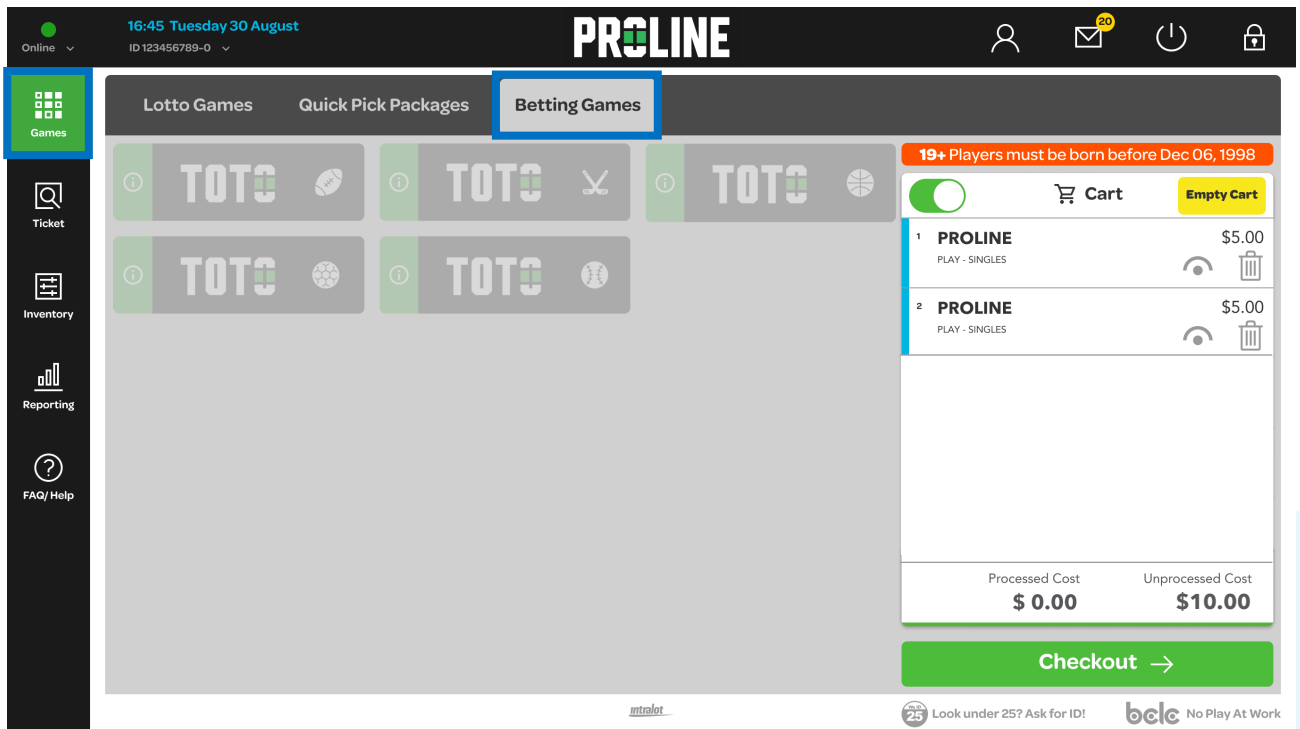

## Printing TOTO Results

This document will provide details on how to access the Betting Games screen on the Lottery Terminal and how to print TOTO Results for Players

### Betting Games Screen

The only reason you will go to the Betting Games Screen is to print TOTO results for a Player.

- From the Games Menu, tap on the Betting Games tab to access the Betting Games screen