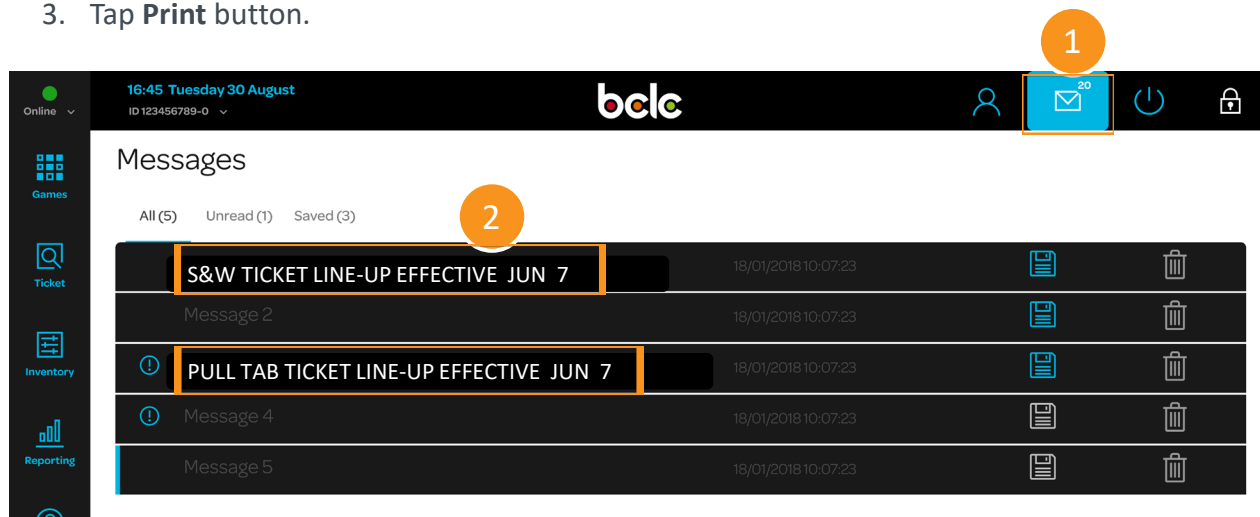

Note: Legend includes identifying Activation Tickets

Text or call Lottery Retail Support:
1-800-667-1649

Printing the Ticket Line-Up

Terminal Message Inbox

How to Print the Instant Ticket Line-Up:

1. Tap the **Messages** icon on the Navigation bar.
2. Tap to open the latest email with the Subject Line 'S&W/Pull Tab Ticket Line-Up Effective'
3. Tap **Print** button.