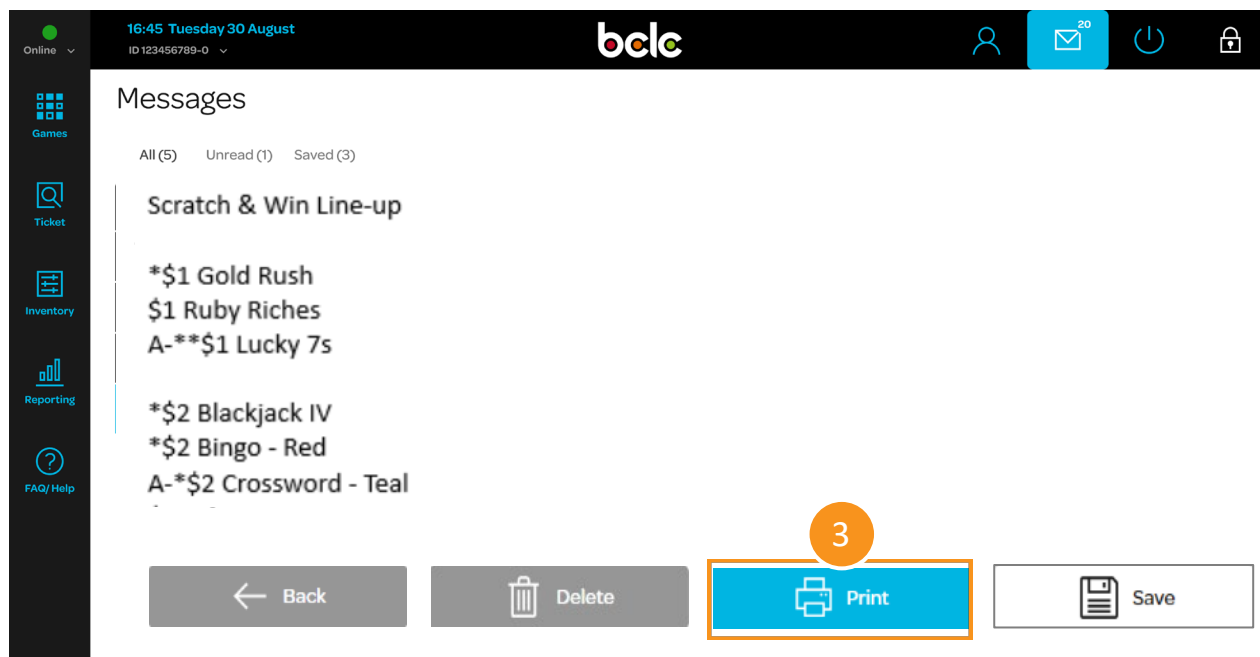

Scratch & Win Ticket Line-Up

sent to sites that sell Scratch & Win

Scratch & Win Line-up	lotto!
*\$1 Gold Rush	
\$1 Ruby Riches	
A-*\$1 Lucky 7s	lotto!
*\$2 Blackjack IV	
*\$2 Bingo - Red	
A-*\$2 Crossword - Teal	
\$2 Winner Winner: Chicken Dinner	
A-*\$2 Fiesta	bele
*\$3 Lucky Lines XII	
*\$3 Bingo Blast - Mauve	
*\$3 Super Crossword	
\$3 Red Hot Doubler	
A-*\$3 Wheel of Fortune Prize	bele
*\$5 Set for Life IX	
*Deluxe Crossword - Picnic	
A-**Full of 500's	lotto!
* - Base Ticket	
** - New Ticket	
A - Activation Ticket	

Note: Legend includes identifying Activation Tickets

Text or call Lottery Retail Support:
1-800-667-1649

Printing the Ticket Line-Up

Terminal Message Inbox

How to Print the Instant Ticket Line-Up:

1. Tap the **Messages** icon on the Navigation bar.
2. Tap to open the latest email with the Subject Line 'S&W/Pull Tab Ticket Line-Up Effective'
3. Tap **Print** button.