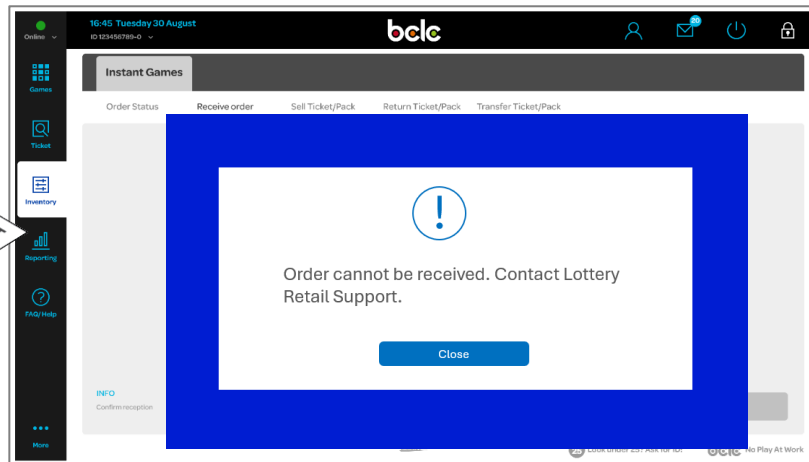

Receiving an Order

'Order Cannot be Received' Error Code

This information sheet offers essential troubleshooting advice for the terminal Error Message: 'Order cannot be received - Contact Lottery Retail Support'.

When scanning the Packing Slip is the 'Order cannot be received' error message popping up?

Before calling Lottery Retail Support do these 2 things:

1. **Check the Packing Slip** to ensure that the order is for your location. If the order is not intended for your location, contact Lottery Retail Support.

Always verify the order contents, and the Account name on the Packing Slip to confirm the order is meant for your location.

bclc		Packing Slip		
Ticket Order Ref. Number : 0200053398		FEB-02-2023		
Retailer Information				
Retailer Number: RET54321 ABC Company 1357 Fraser Way Vancouver, BC V3B 2T1				
Product Information				
Material Code	Description	Qty Shipped		
31-997433-00	$5 Out of This World	5		
31-999477-00	$5 Shooting Stars	2		
PAYABLE UPON TICKET SALE				
Material Code	Description	Qty Shipped	Estimated Unit Cost	Estimated Total
31-001125-00	$2 Blackjack IV	50	$ 1.90	$ 95.00
	$2 Lottery Product			$ 95.00
31-009873-00	$5 Set For Life	50	$4.75	$237.50
	$3 Lottery Product			$237.50
ESTIMATED PAYABLE 28 DAYS FROM PACKING SLIP DATE				$332.50

Text or call Lottery Retail Support:
1-800-667-1649