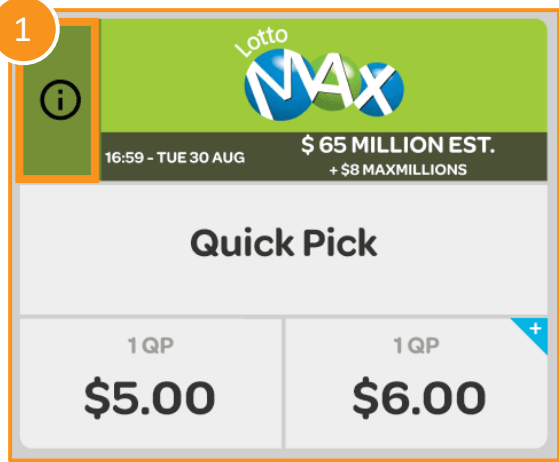

How to Print Draw Results

1. Tap the **i** symbol in the top left corner of the **Lotto Game Tile** to access the **Draw Results Screen**
2. **Draw Results** from the **Last Draw** will be displayed in the **Preview Window**
3. Select one of the following:
 - **Latest Draw**
 - **Last 5 Draws**
 - **Last 10 Draws**
4. Or search by **Draw Number**
5. Press **Print** to print the **Draw Results**