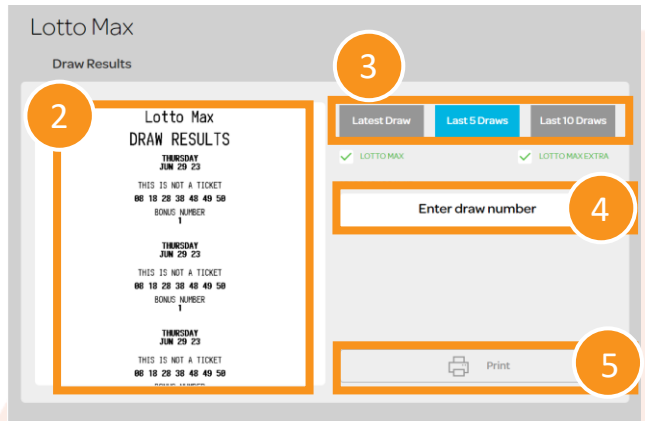

Online Games

Printing Draw Results

This Retailer Information Sheet shows how to print Lotto Draw Results.

Draw Results prior to the implementation of the new Lottery Terminals will be unavailable. Visit www.playnow.com to view historical Draw Results.

How to Print Draw Results

1. Tap the **i** symbol in the top left corner of the **Lotto Game Tile** to access the **Draw Results Screen**
2. **Draw Results** from the **Last Draw** will be displayed in the **Preview Window**
3. Select one of the following:
 - **Latest Draw**
 - **Last 5 Draws**
 - **Last 10 Draws**
4. Or search by **Draw Number**
5. Press **Print** to print the **Draw Results**