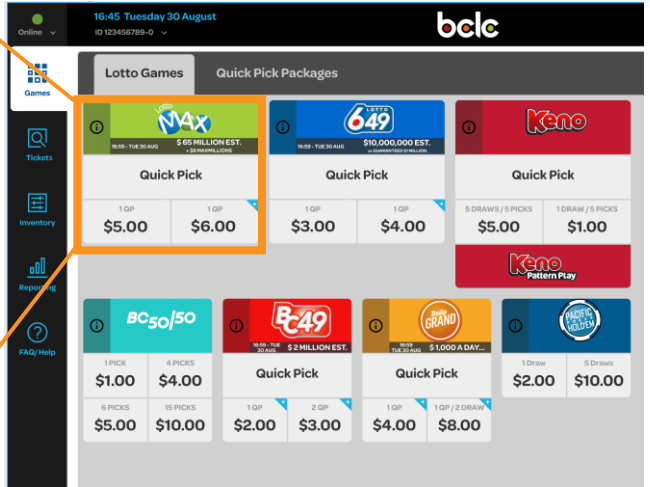

How to Print Draw Results

1. Tap the **i** symbol in the top left corner of the **Lotto Game Tile** to access the **Draw Results Screen**
2. **Draw Results** from the **Last Draw** will be displayed in the **Preview Window**
3. Select one of the following:
 - **Latest Draw**
 - **Last 5 Draws**
 - **Last 10 Draws**
4. Or search by **Draw Number**
5. Press **Print** to print the **Draw Results**