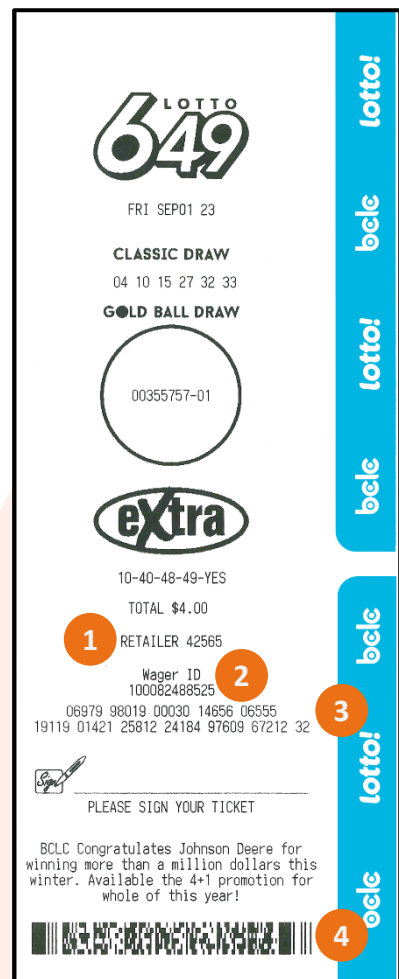

New Online Ticket

Tickets printed from the new Lottery Terminals will have **4 new distinguishable features**

Text or call Lottery Retail Support:
1-800-667-1649