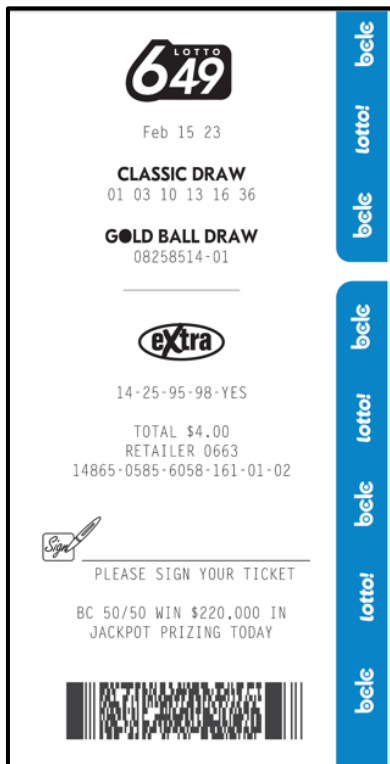

Online Games

Online Ticket Features

After the new Terminals launch, there will be two formats of Online Tickets in the market. Review the new features on Tickets printed from the new Lottery Terminals.

Old Online Ticket

This Ticket format will **no longer be printed** from the Lottery Terminal. Players will still present them for validation for up to one year

1. Retailer Number
5-Digit

2. Wager ID
12-digit primary identifier for calls to BCLC