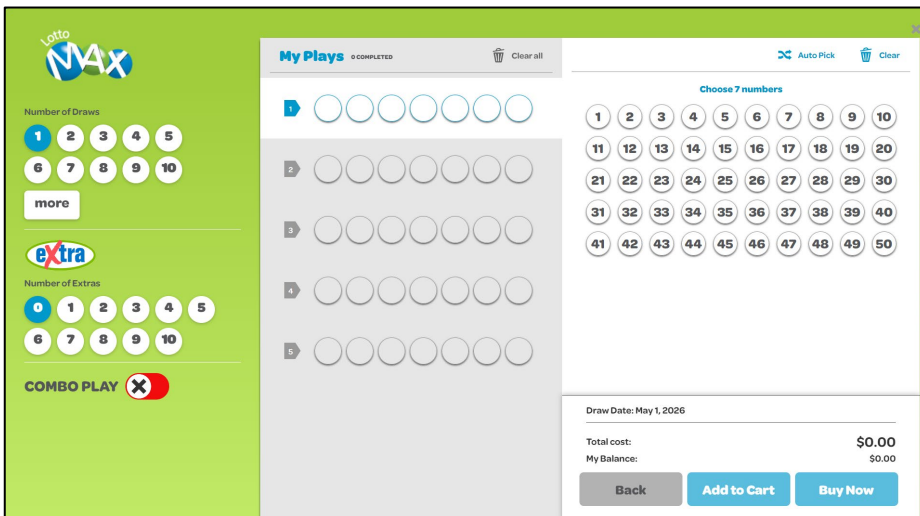

### Quick Pick Ticket

Select the Game tile to open the Quick Pick Selection Screen

1. Select Online Game tile on the SST Homepage
2. The Player will be taken to the Quick Pick Selection Screen and will choose from the following options:
  - Number of Plays
  - Number of Draws
  - Extra
3. Once Player has completed their selections, they can choose **Add to Cart** or **Buy Now**

# Self-Serve Terminal

### Numbers Selection Ticket

1. From the Quick Pick Screen, tap the **Select Your Numbers** button

3. The Player will be taken to the **Numbers Selection Screen** and will choose the following:
  - Select their Numbers, Number of Draws, Extras, Combo, Number of Plays
4. Once Player has completed their selections, they can choose **Add to Cart** or **Buy Now**