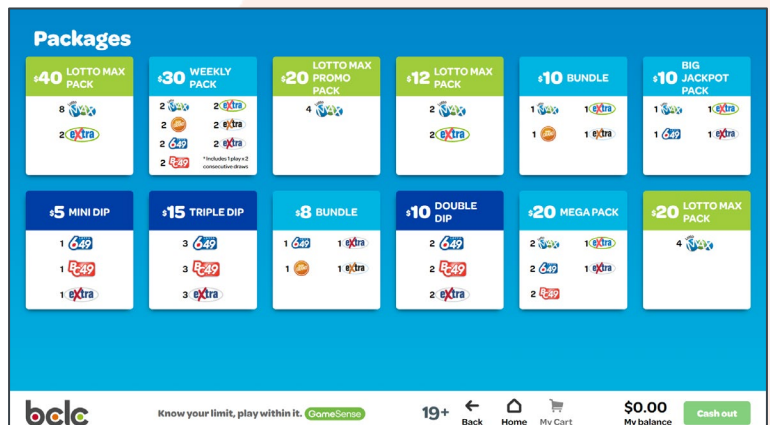

### Quick Pick Packages

1. Select a **Quick Pick Package** tile

2. A pop-up will prompt the Player to **Add to Cart** or **Play Now**

### Quick Pick Packages Screen

1. To navigate to the **Quick Pick Packages Screen**, tap **Lottery Packages** button
2. Select a **Quick Pick Package** tile
3. A pop-up will prompt the Player to **Add to Cart** or **Play Now**