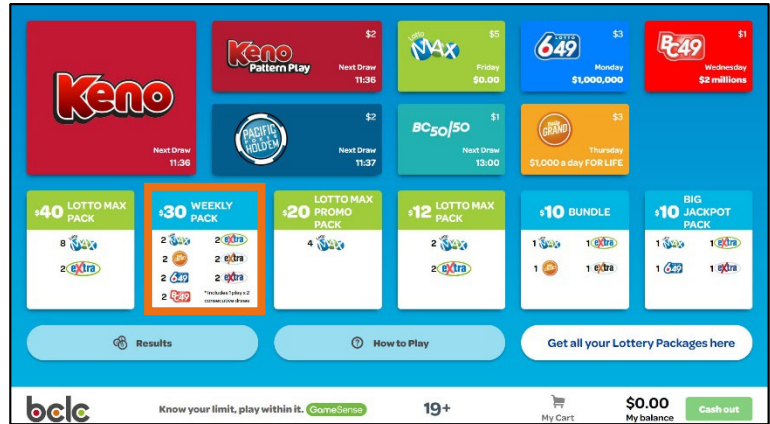

Self-Serve Terminal

Purchasing a Ticket

Quick Pick Packages

1. Select a **Quick Pick Package** tile

2. A pop-up will prompt the Player to **Add to Cart** or **Play Now**