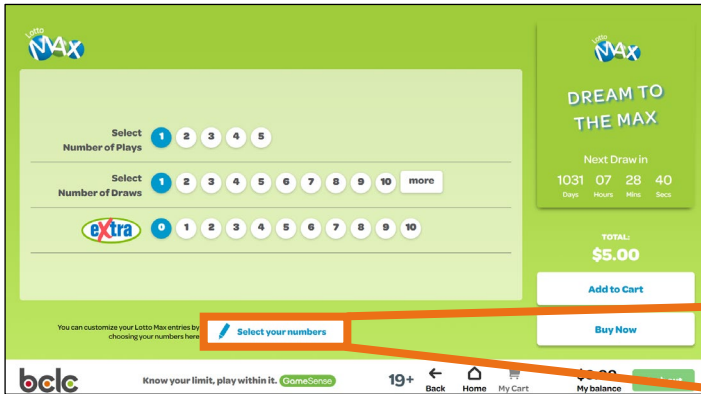

Self-Serve Terminal

Purchasing a Ticket

Numbers Selection Ticket

1. From the Quick Pick Screen, tap the **Select Your Numbers** button

3. The Player will be taken to the **Numbers Selection Screen** and will choose the following:
  - Select their Numbers, Number of Draws, Extras, Combo, Number of Plays
4. Once Player has completed their selections, they can choose **Add to Cart** or **Buy Now**