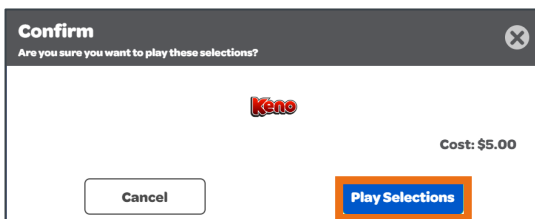

Self-Serve Terminal

Purchasing a Ticket

Buy Now/Play Now Function

The Player can **bypass the Cart function** and purchase an Online Game by using the **Buy Now/Play Now** function

Buy Now Function

Quick Pick Tickets & Numbers Selection Tickets

1. In the **Quick Pick Screen** or **Numbers Selection Screen**, after the Player has completed their selections, they can choose **Buy Now**

2. The player will select **Play Selections** on a pop-up

3. The Player will be prompted to pay