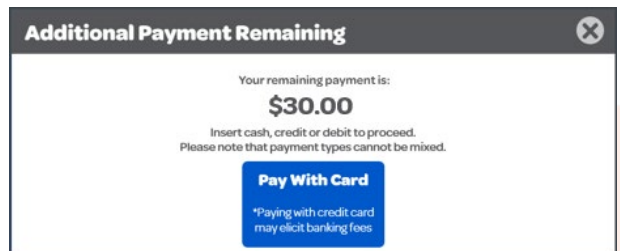

Text or Call Lottery Retail Support:
1-800-667-1649