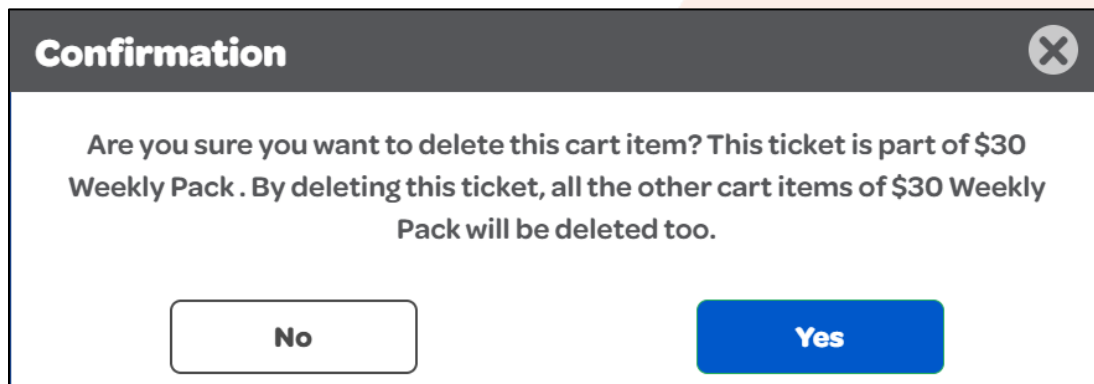

Text or Call Lottery Retail Support:
1-800-667-1649