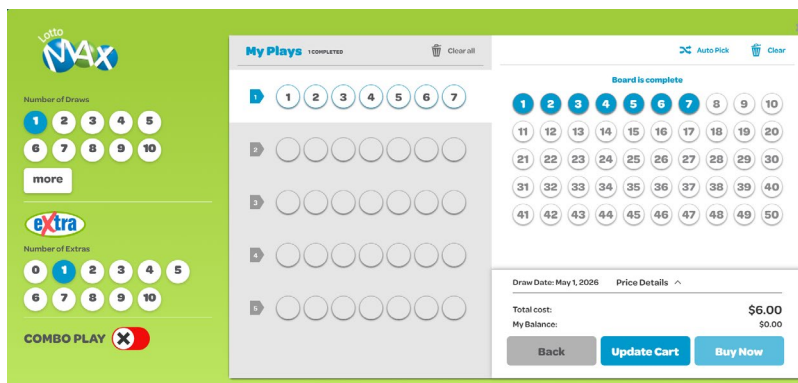

1. To review details on the line item in the Cart, tap the **Eye Icon**

2. A pop-up window displays the **Cart Item Details**:

- Play Numbers Selected
- Number of Extras
- Number of Draws
- First Draw Date
- Price
- My Balance

Editing the Cart

Pencil Icon

1. To edit the line item in the Cart, tap the **Pencil Icon**

2. There are ONLY two different scenarios to edit a Ticket,

- The Player chooses **Numbers Selection Ticket**
 - The Player selected a **Quick Pick Package**
- * This feature is NOT AVAILABLE for **Quick Pick Tickets**

Numbers Selection Ticket

The Player will navigate to Numbers Selection screen and can update any option of the Ticket

Quick Pick Package

A pop-up window will give the Player the option to increase/decrease the Number of Draws