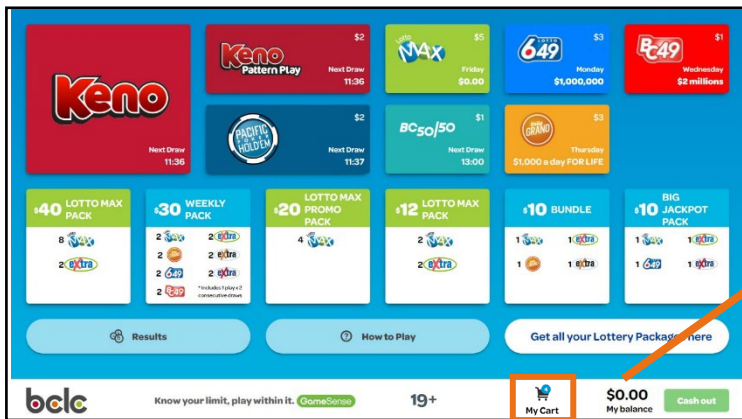

Self-Serve Terminal

Editing the Cart

In this Information Sheet, you will learn where the Cart is located and how a Player will edit or remove an Online Ticket in the Cart before they complete the purchase.

Navigating to Cart

The Player can navigate to Cart by selecting **My Cart** button from **any** screen

Text or Call Lottery Retail Support:
1-800-667-1649