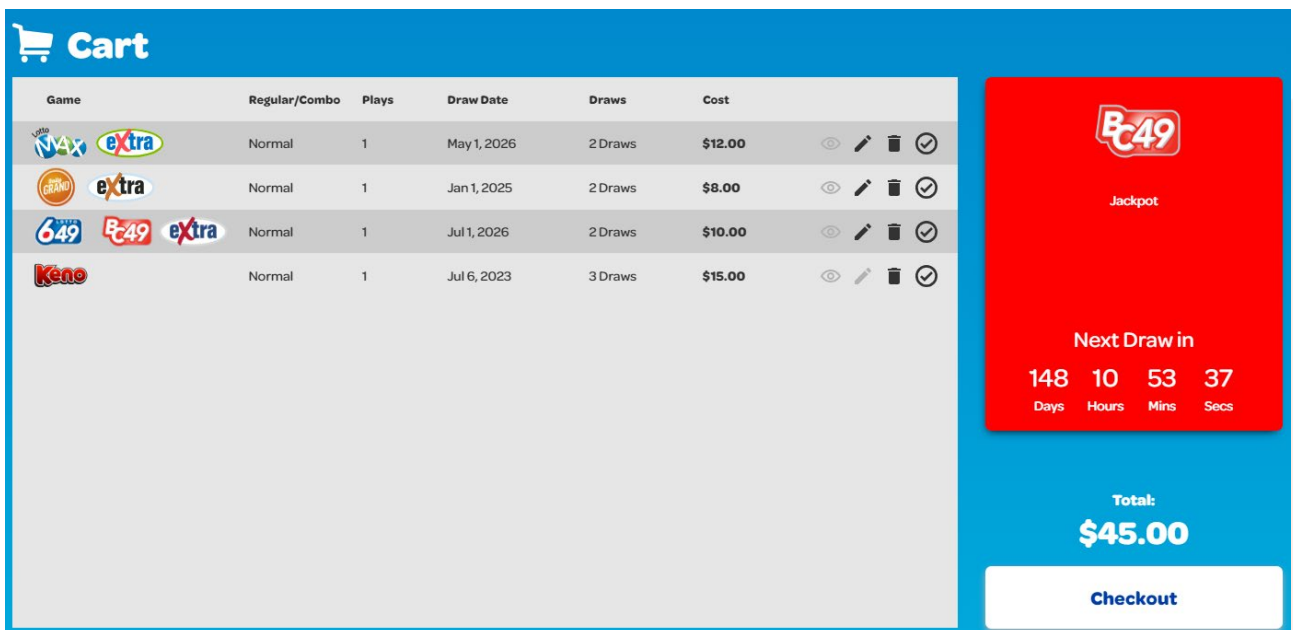

Self-Serve Terminal

Editing the Cart

In this Information Sheet, you will learn where the Cart is located and how a Player will edit or remove an Online Ticket in the Cart before they complete the purchase.

Navigating to Cart

The Player can navigate to Cart by selecting **My Cart** button from **any** screen

Text or Call Lottery Retail Support:
1-800-667-1649