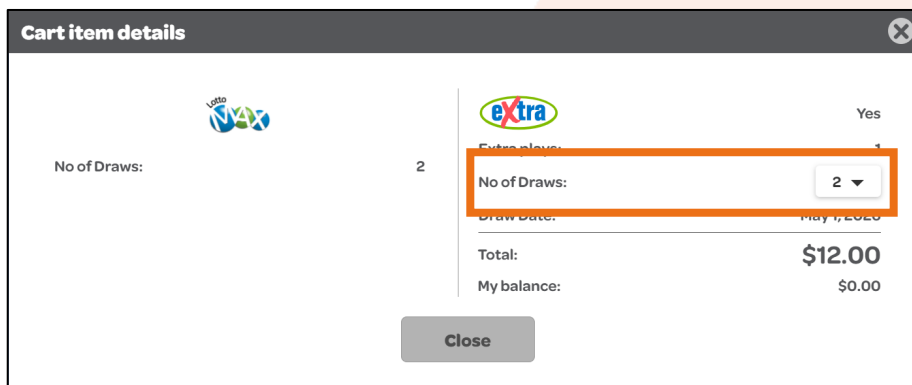

1. To review details on the line item in the Cart, tap the **Eye Icon**

2. A pop-up window displays the **Cart Item Details**:

- Play Numbers Selected
- Number of Extras
- Number of Draws
- First Draw Date
- Price
- My Balance

Editing the Cart

Pencil Icon

1. To edit the line item in the Cart, tap the **Pencil Icon**

2. There are ONLY two different scenarios to edit a Ticket,

- The Player chooses **Numbers Selection Ticket**
 - The Player selected a **Quick Pick Package**
- * This feature is NOT AVAILABLE for **Quick Pick Tickets**

Numbers Selection Ticket

The Player will navigate to Numbers Selection screen and can update any option of the Ticket

Quick Pick Package

A pop-up window will give the Player the option to increase/decrease the Number of Draws